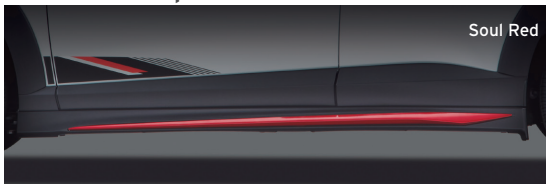

Mazda *CX-3*

GENUINE ACCESSORIES

zoom-zoom

Dress-up (Aero Parts Package)

Pictures : Edited based on Japanese spec. model.
Some dedicated parts for JPN market are installed.

Accent Color : Bright Silver

Accent Color : Soul Red

Accent Color : Brilliant Black

Color Lineup

Soul Red

Bright Silver

Brilliant Black

* Recommend for vehicle with Side Garnish

1 Front Under Skirt
(Soul Red / Bright Silver / Brilliant Black)

2 Side Under Skirt
(Soul Red / Bright Silver / Brilliant Black)

3 Rear Under Skirt
(Soul Red / Bright Silver / Brilliant Black)

* Rear Under Skirt (Center)

4 Side Decal
(Upper / Lower)

For Jet Black Mc and Deep Crystal Blue Mc

5 Rear Roof Spoiler

6 Door Mirror Garnish
(Brilliant Black)