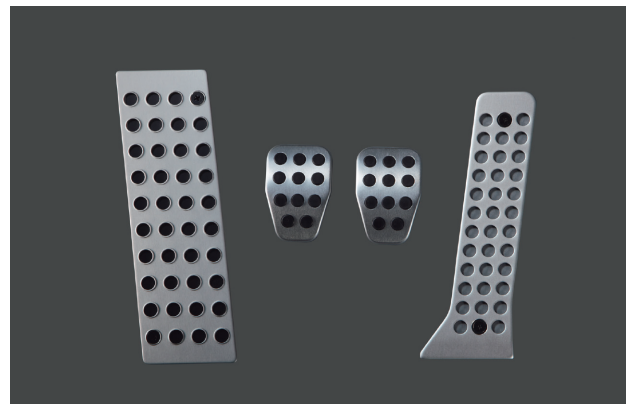

14 Aluminum Pedal (MT)